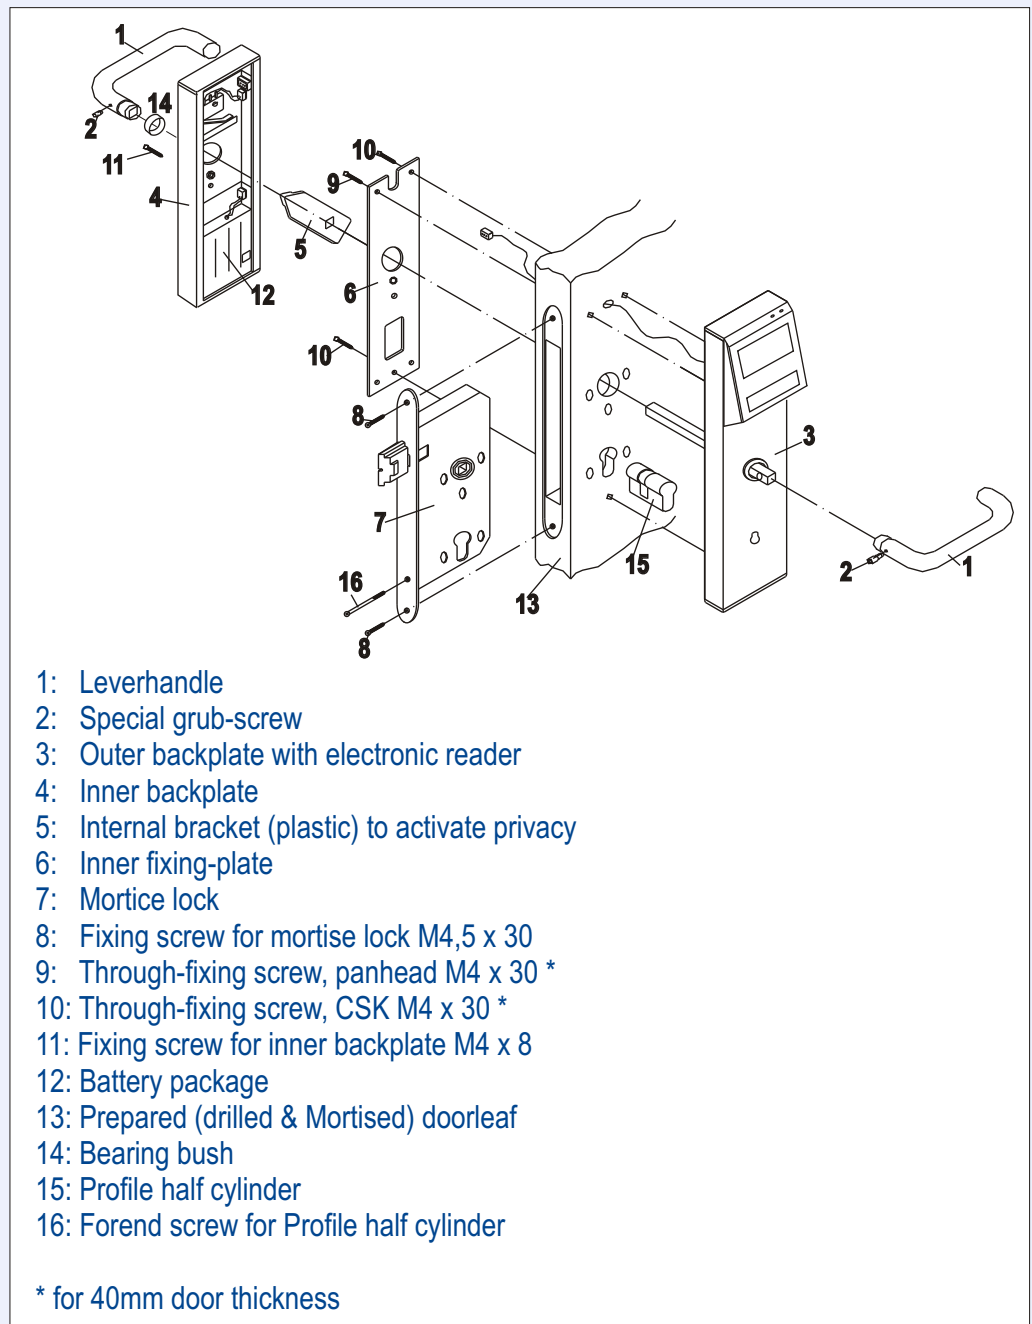

Messerschmitt®

Installation / Service

Installation on Door Transponder Card System

Mounting description

Magnetic
On Door

Transponder
On Wall

Energy Save

Room
Thermostat

Room Safe

Minibar

606 / 05.40m