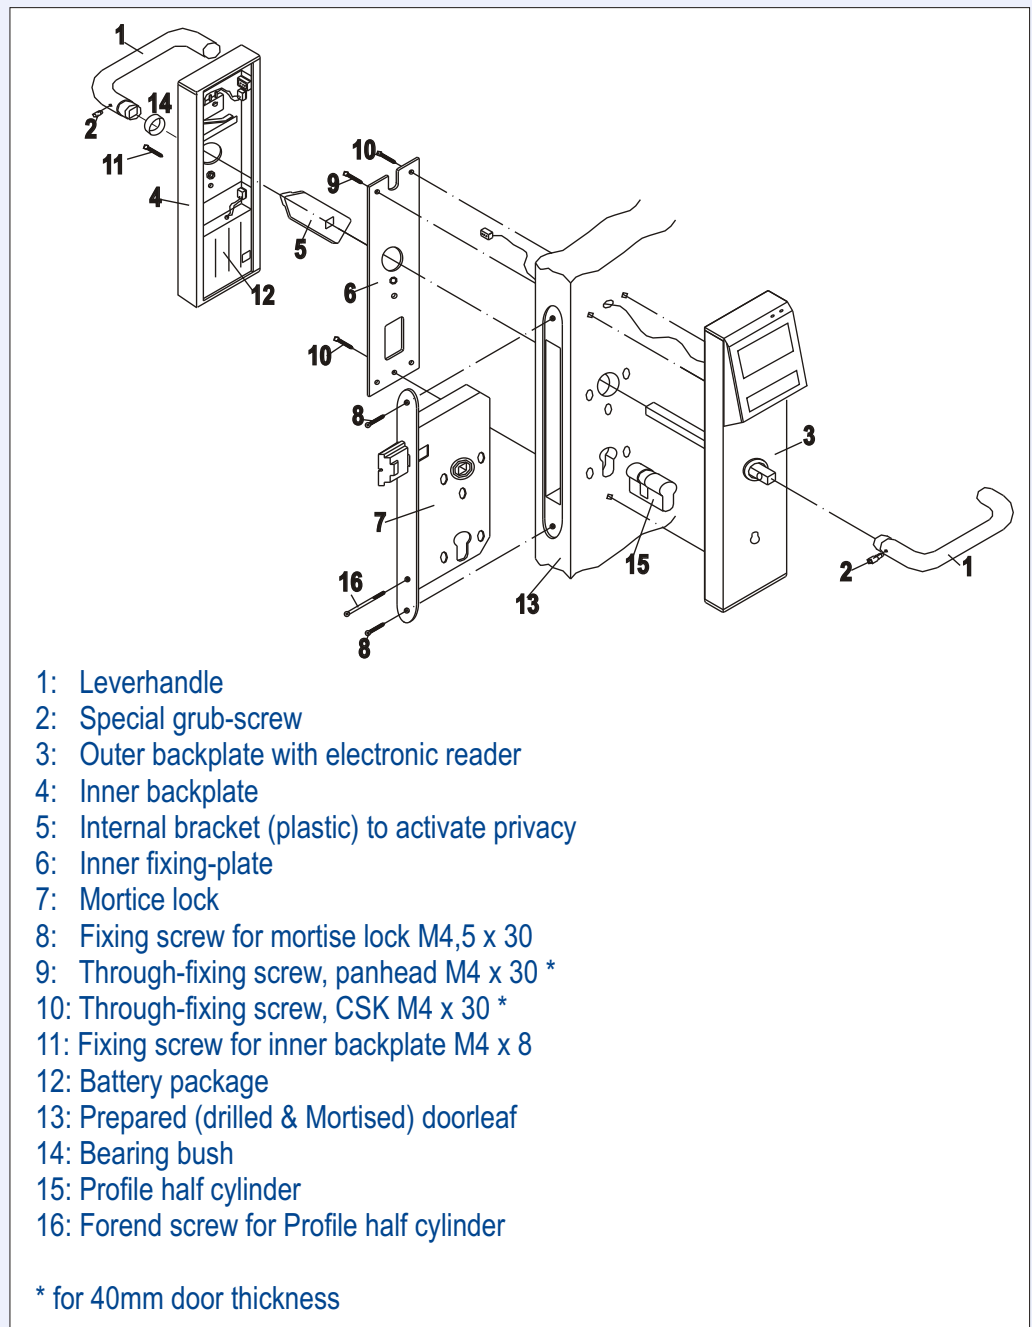

## Installation on Door Transponder Card System

Mounting description

Magnetic  
On Door

Transponder  
On Wall

Energy Save

Room  
Thermostat

Room Safe

Minibar

606 / 05.40m